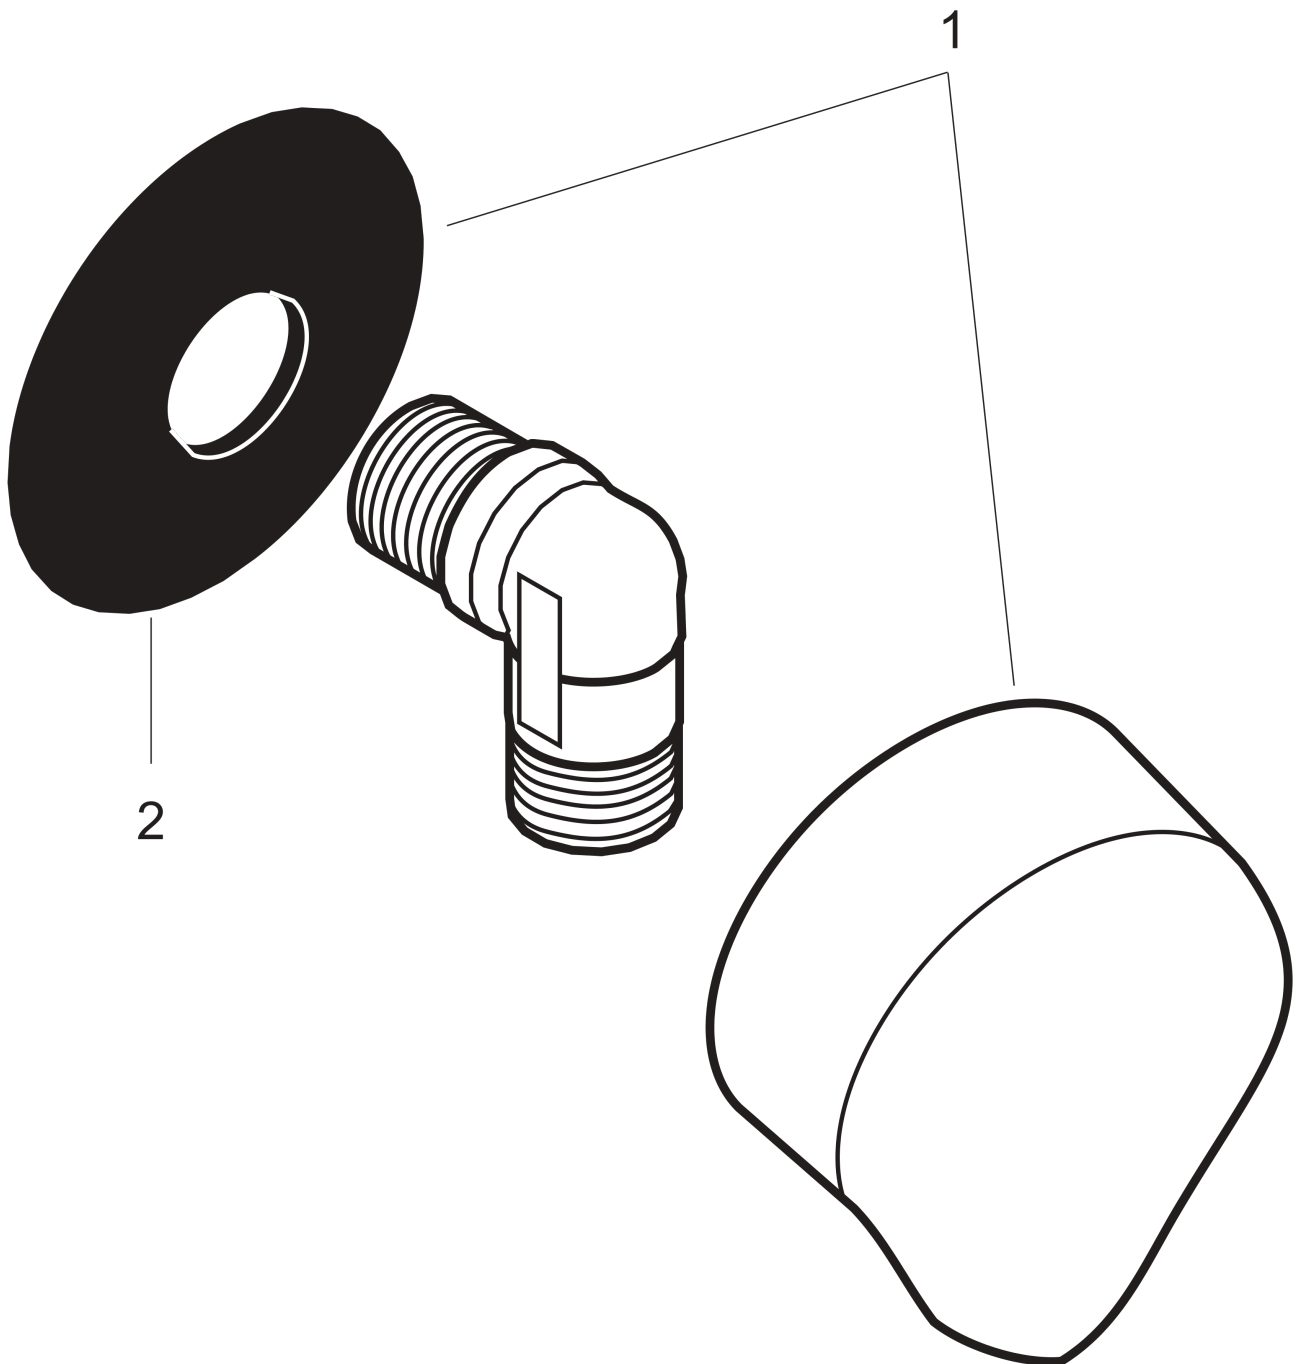

FixFit

Wall outlet E without non-return valve

Surfaces: **Matt Black** Article Number: **27454670**

Description

product features

- metal connection angle
- connection type: G ½
- hose nut: for shower hoses with conical nut on both sides
- material cover: plastic

Design awards

Product image

Scale drawing

FixFit

Wall outlet E without non-return valve

Surfaces: **Matt Black** Article Number: **27454670**

Exploded Drawing

Year of production: >06/20

FixFit

Wall outlet E without non-return valve

Surfaces: **Matt Black** Article Number: **27454670**

Spare part list

Year of production: >06/20

Pos.	Description	Article Number	Price	PU
1	cover	97454670	-	1
2	support element	98557000	-	1