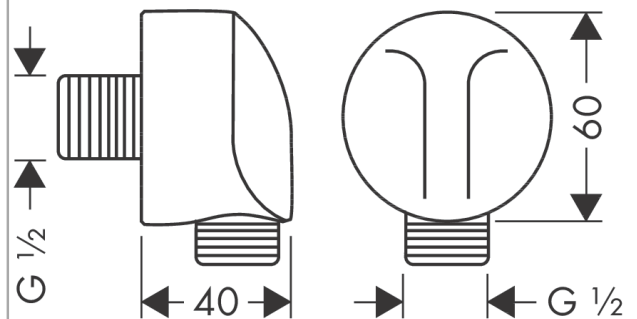

FixFit

Wall outlet E without non-return valve

Surfaces: **Matt Black** Article Number: **27454670**

Description

product features

- metal connection angle
- connection type: G ½
- hose nut: for shower hoses with conical nut on both sides
- material cover: plastic

Design awards

Product image

Scale drawing

FixFit

Wall outlet E without non-return valve

Surfaces: **Matt Black** Article Number: **27454670**

Exploded Drawing

Year of production: >06/20

FixFit

Wall outlet E without non-return valve

Surfaces: **Matt Black** Article Number: **27454670**

Spare part list

Year of production: >06/20

Pos.	Description	Article Number	Price	PU
1	cover	97454670	-	1
2	support element	98557000	-	1